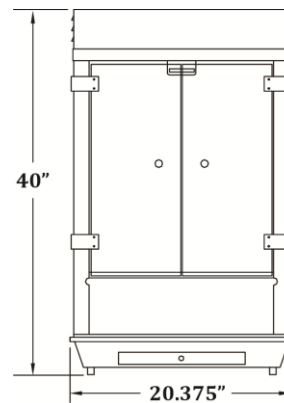

GOLD MEDAL® PRODUCTS CO.

Red Top-12

Model No. 2214

Specifications

Overall Dimensions:

Width: 20.375"

Depth: 20.625"

Height: 40"

Features:

- 12/14 oz. Stainless Steel Kettle
- PowerOff Control

Electrical - Domestic

120V

1400 WATTS 60 Hz

(NEMA 5-15P) Plug

Plug Type:

NEMA 5-15P