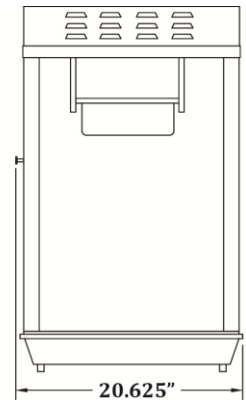

GOLD MEDAL® PRODUCTS CO.

Red Top-12

Model No. 2214

Specifications

Overall Dimensions:

Width: 20.375"

Depth: 20.625"

Height: 40"

Features:

- 12/14 oz. Stainless Steel Kettle
- PowerOff Control

Electrical - Domestic

120V

1400 WATTS 60 Hz

(NEMA 5-15P) Plug

Plug Type:

NEMA 5-15P